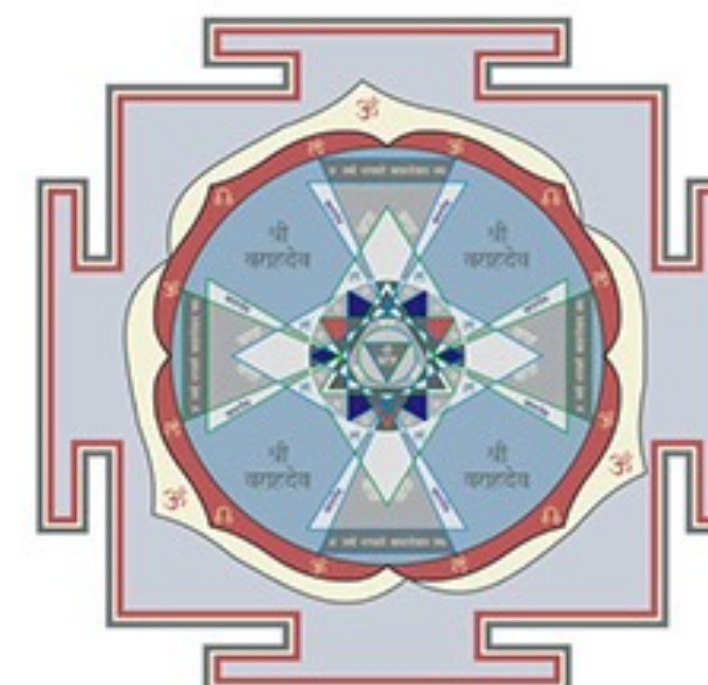

TIME

www.mendrilla.com/collections/time

petrified music - sacred architecture
vibration - matter
symbiosis - nature and the human
landscape - detail
fly over

**as is small
so is large**

leaf tree
moment time
grain landscape
planet universe
body planet

body is a temple
to fly over

fly away

EXHIBITION

“Bhumi Mandala”

Monday

LOOK 1

“Greta T.”

Monday